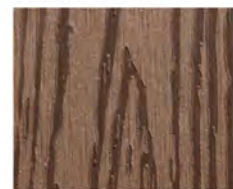

### BUDGET HOLLOW DECKING

Description	Board Size	Clearance Price per Board (incl GST)	PRICE Reduction
HOLLOW COMPOSITE DECKING Embossed / Tooth Finishes COLOURS: Mountain Ash and Iron Bark	145mm x 25mm 2.1M LENGTH	\$13.00	50%
EDGING FOR HOLLOW DECKING Brushed Finishes COLOURS- Mountain Ash and Iron Bark	40mm x 35mm 2.1M LENGTH	\$4.00	65%

HOLLOW - Tooth Finish  
Ironbark

HOLLOW - Embossed Finish  
Mountain Ash

EDGING FOR HOLLOW  
DECKING  
Brushed Finish

## UPRIGHTS / BEAMS – used for screen uprights or deck joists on concrete

Description	Size	Clearance Price per LENGTH (incl GST)	PRICE Reduction
BRUSHED FINISH UPRIGHT / JOIST Mountain Ash, Red Gum and Spotted Gum	40mm x 30mm 2.1M LENGTH	\$11.00	<b>50%</b>

BRUSHED 40x30  
UPRIGHT / JOIST  
– Mountain Ash

D1 Mountain Ash

D2 Red Gum

D3 Spotted Gum

D4 Iron Bark