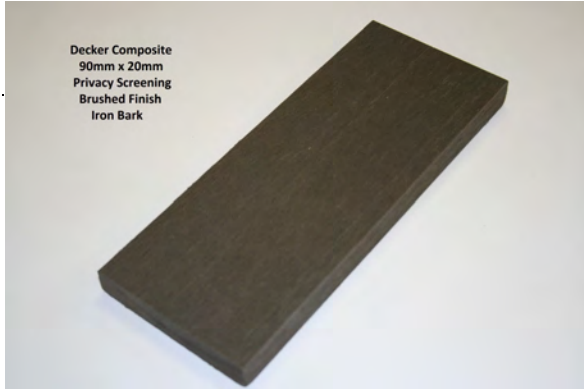

### BUDGET HOLLOW DECKING

Description	Board Size	Clearance Price per Board (incl GST)	PRICE Reduction
HOLLOW COMPOSITE DECKING Embossed / Tooth Finishes COLOURS: Mountain Ash and Iron Bark	145mm x 25mm 2.1M LENGTH	\$13.00	50%
EDGING FOR HOLLOW DECKING Brushed Finishes COLOURS- Mountain Ash and Iron Bark	40mm x 35mm 2.1M LENGTH	\$4.00	65%

HOLLOW - Tooth Finish  
Ironbark

HOLLOW - Embossed Finish  
Mountain Ash

EDGING FOR HOLLOW  
DECKING  
Brushed Finish

## SCREENING – BRUSHED FINISH

Description	Size	Clearance Price per LENGTH (incl GST)	PRICE Reduction
SOLID SCREEN PANEL IronBark, Mountain Ash and Red Gum	90mm x 20mm 2.9M LENGTH	\$19.00	<b>50%</b>